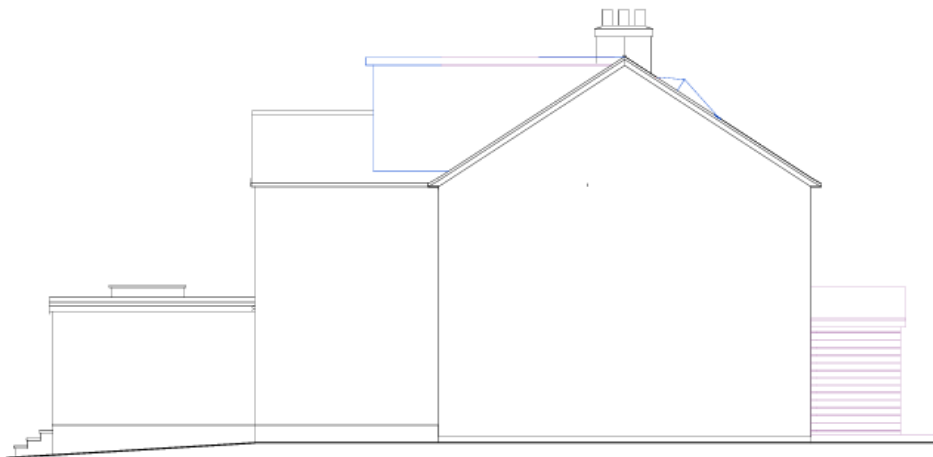

**22/0928/FFU 107 College Ride Bagshot GU19 5ET**

Location Plan

Proposed Elevations

Proposed Side Elevations

**flank (e)**

**flank (w)**

Proposed Floor Plan – Loft

**loft**

Photos – Front

Rear

Existing View from the first floor rear windows