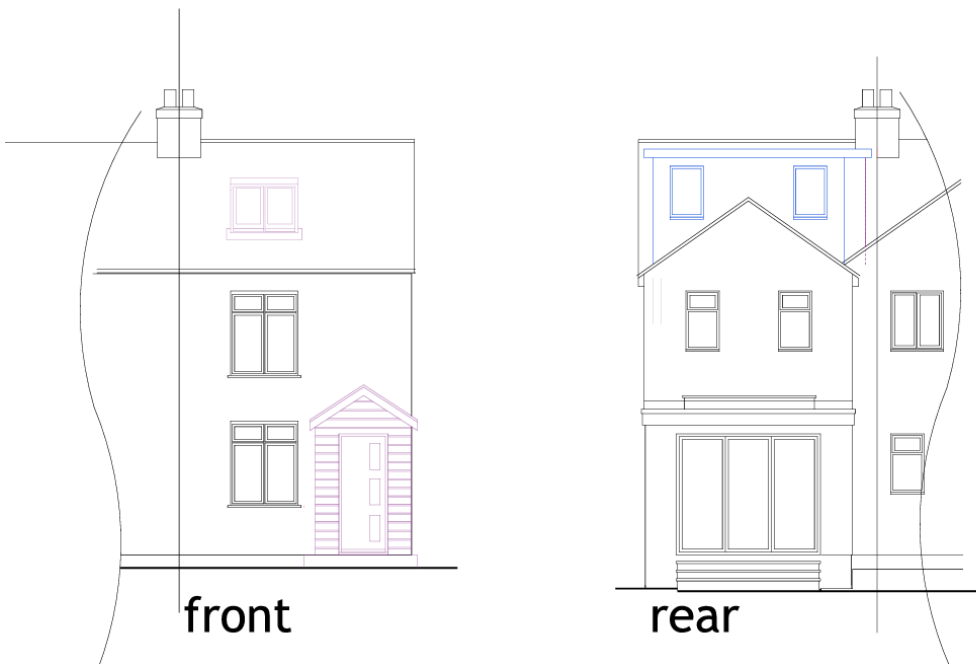

**22/0928/FFU 107 College Ride Bagshot GU19 5ET**

Location Plan

Proposed Elevations

Proposed Side Elevations

**flank (e)**

**flank (w)**

Proposed Floor Plan – Loft

**loft**

Photos – Front

Rear

Existing View from the first floor rear windows