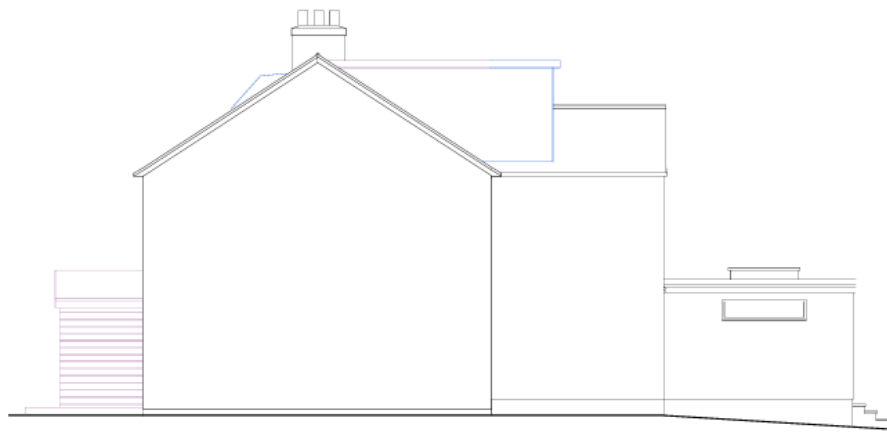

**22/0928/FFU 107 College Ride Bagshot GU19 5ET**

Location Plan

Proposed Elevations

Proposed Side Elevations

**flank (e)**

**flank (w)**

Proposed Floor Plan – Loft

**loft**

Photos – Front

Rear

Existing View from the first floor rear windows