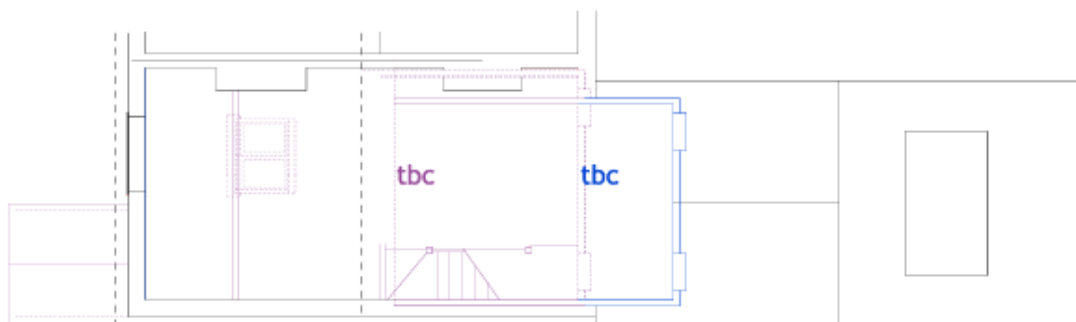

**22/0928/FFU 107 College Ride Bagshot GU19 5ET**

Location Plan

Proposed Elevations

Proposed Side Elevations

**flank (e)**

**flank (w)**

Proposed Floor Plan – Loft

**loft**

Photos – Front

Rear

Existing View from the first floor rear windows